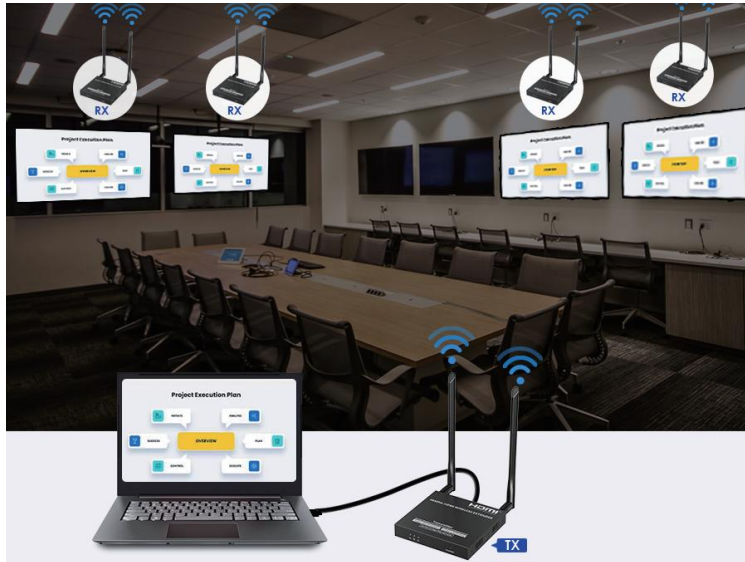

4K60 WIRELESS EXTENSION SERIES

4K60

Strong Anti-interference

(5G)

5G Wireless Frequency

Channel Switchable

SSID Paring

Stable 24/7 Operation

Lightning Protection
Surge Protection
ESD Protection

Mini Size

KHEXT50-13 / KHEXT50-17

HDMI to HDMI

Type-C to HDMI

20M Line of Sight

ipcolor STREAM Medium Compression

1TX-to-4RXs

KHEXT50-20

Low Latency

50M

Widescreen Resolutions

HDMI Loop-out

IR Passback

ipcolor STREAM Medium Compression

Also supports one-to-one transmission

KHEXT50 1080P

1TX-to-1RX

KHEXT50-19

Low Latency

50M

Widescreen Resolutions

HDMI Loop-out

IR Passback

ipcolor STREAM Medium Compression