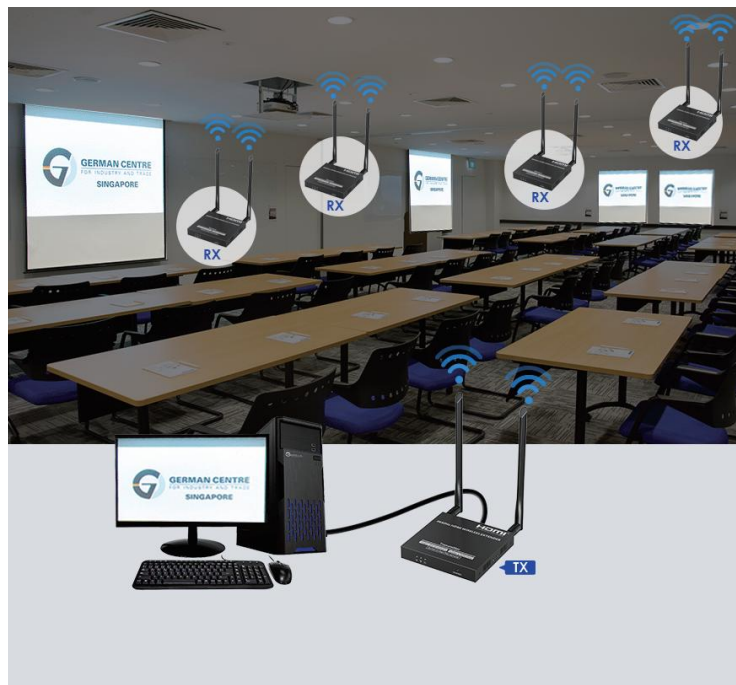

4K60 WIRELESS KVM EXTENSION SERIES

4K60

KVM

Strong Anti-interference

5G Wireless Frequency

Channel Switchable

SSID Paring

HDMI Loop-out

Lightning Protection
Surge Protection
ESD Protection

1TX-to-4RXs

KHEXT50-14

Also supports one-to-one transmission

KHEXT50-16 1080P

Low Latency

50M

Widescreen Resolutions

IR Passback

ipicolor STREAM
Medium Compression

16ms Ultra-low Latency

LKV799KVM

LKV766KVM 1080P

4096x2160 @ 60Hz YUV4:4:4

HDR10

S/PDIF Digital Audio

Dolby Digital 5.1CH

Bidirectional IR-Passback

HDMI Loop-Out