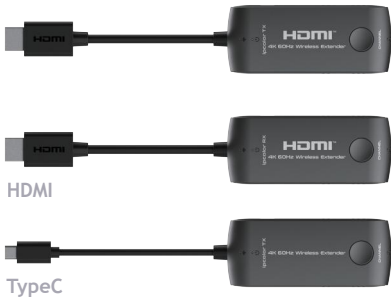

4K60 WIRELESS EXTENSION SERIES

4K60

Strong Anti-interference

(5G)

5G Wireless Frequency

Channel Switchable

SSID Paring

Stable 24/7 Operation

Lightning Protection
Surge Protection
ESD Protection

Mini Size

KHEXT50-13 / KHEXT50-17

HDMI to HDMI

Type-C to HDMI

20M Line of Sight

ipcolor STREAM Medium Compression

1TX-to-4RXs

KHEXT50-20

Low Latency

50M

Widescreen Resolutions

HDMI Loop-out

IR Passback

ipcolor STREAM Medium Compression

Also supports one-to-one transmission