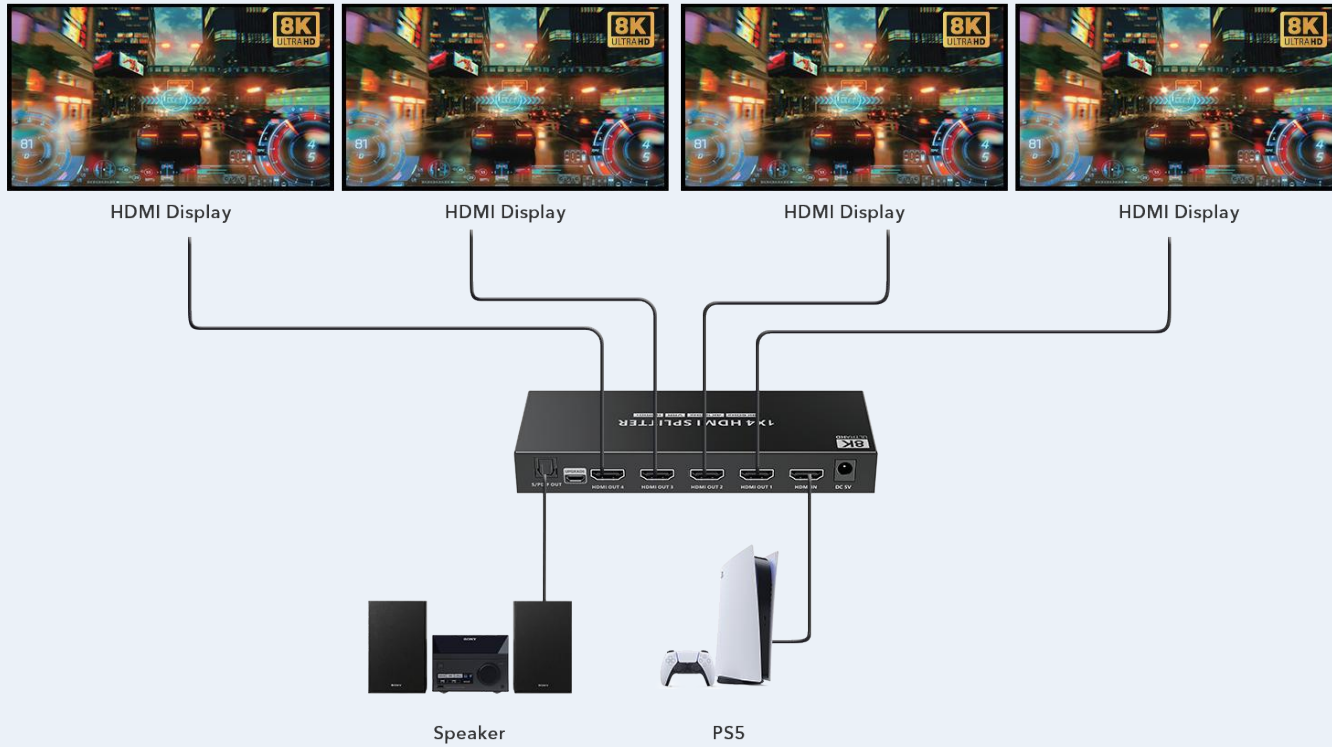

VRR

HDR10+

Dolby Vision

Dolby Audio

48Gbps

CEC

3D

Auto Down-scaling

S/PDIF Output Port

24/7

8K@60Hz HDMI SPLITTER 1X2/1X4

8K@60Hz HDMI SWITCH 4X1

Advanced EDID Management

It can support to auto down-scaling so a 8K video input can automatically be down scaled to a 4K or 1080p output when connecting a display that only supports resolution up to 4K or 1080p. Also supports to down scales 4K video input to a 1080P output.

Immersive 8K@60Hz | 4K@120Hz High Resolution Visuals

Supports resolutions up to 8K@60Hz/4K@120Hz/4K@60Hz, also downwards compatible. It is ideal for PS5, XBOX Series X or other 8K UHD Sources.

G-Sync and Free Sync Technology

Digital Audio Extraction

Utilizes the audio extraction feature to separate audio from source videos to an external audio system via the S/PDIF port. Compatible with various leading audio technologies like Dolby Atmos, Dolby Digital 7.1, Dolby TrueHD, DTS:X, DTS-HD and LPCM 7.1.