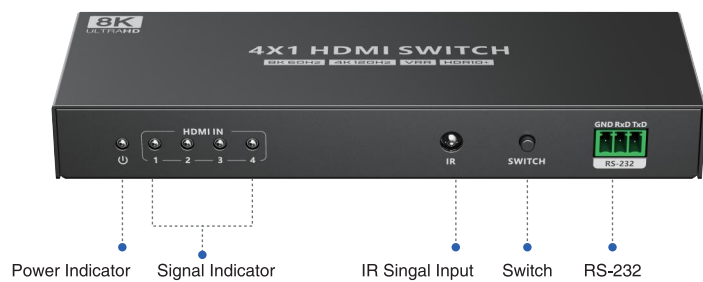

VRR

HDR10+

Dolby Vision

Dolby Audio

48Gbps

CEC

3D

Auto Down-scaling

S/PDIF Output Port

24/7

8K@60Hz HDMI SPLITTER 1X2/1X4

8K@60Hz HDMI SWITCH 4X1

Advanced EDID Management

It can support to auto down-scaling so a 8K video input can automatically be down scaled to a 4K or 1080p output when connecting a display that only supports resolution up to 4K or 1080p. Also supports to down scales 4K video input to a 1080P output.