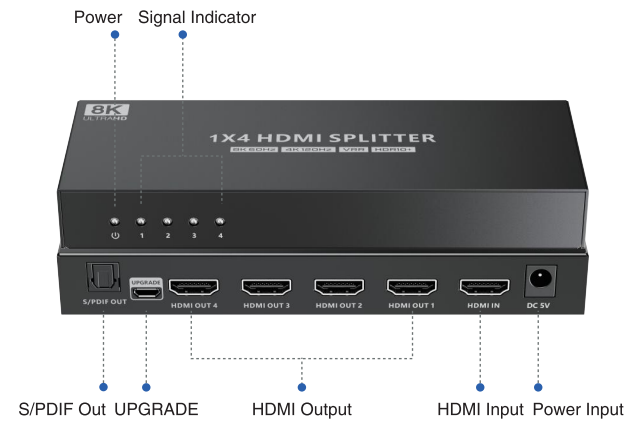

PremiumCord

PREMIUMCORD 8K HDMI SPLITTER & SWITCH

Deliver Stunning 8K UHD Resolution for True-To-Life Detail
Showcase Impactful Content Like Never Before

KHSPLIT2M

8K@60Hz HDMI Splitter 1x2

KHSPLIT4M

8K@60Hz HDMI Splitter 1x4

VRR

HDR10+

Dolby Vision

Dolby Audio

48Gbps

CEC

3D

Auto Down-scaling

S/PDIF Output Port

24/7

8K@60Hz HDMI SPLITTER 1X2/1X4

8K@60Hz HDMI SWITCH 4X1

Advanced EDID Management

It can support to auto down-scaling so a 8K video input can automatically be down scaled to a 4K or 1080p output when connecting a display that only supports resolution up to 4K or 1080p. Also supports to down scales 4K video input to a 1080P output.