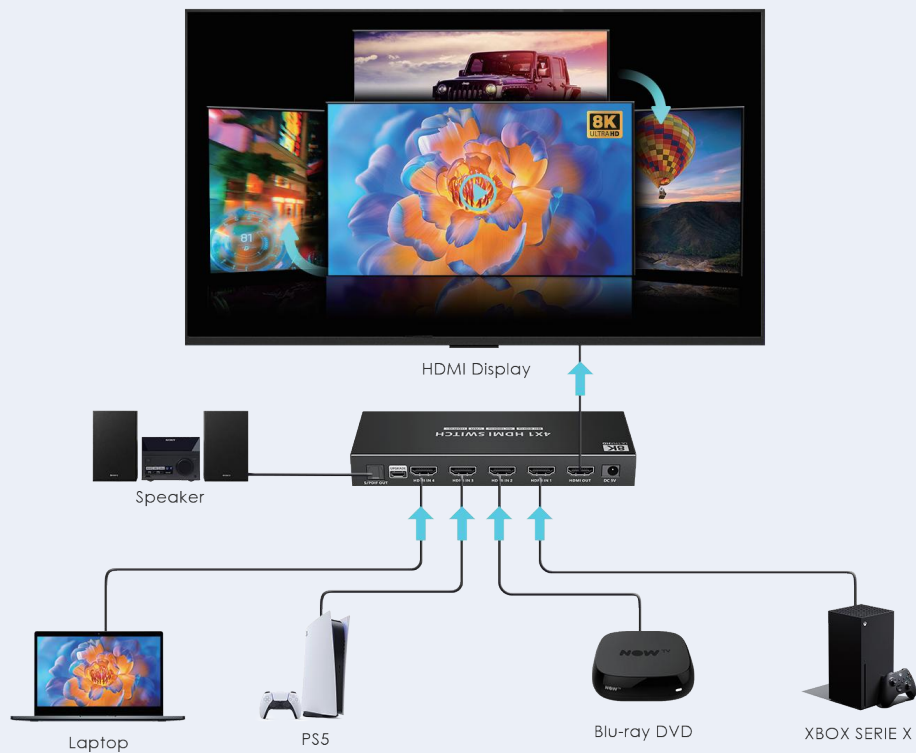

VRR

HDR10+

Dolby Vision

Dolby Audio

48Gbps

CEC

3D

Auto Down-scaling

S/PDIF Output Port

24/7

8K@60Hz HDMI SPLITTER 1X2/1X4

8K@60Hz HDMI SWITCH 4X1

Advanced EDID Management

It can support to auto down-scaling so a 8K video input can automatically be down scaled to a 4K or 1080p output when connecting a display that only supports resolution up to 4K or 1080p. Also supports to down scales 4K video input to a 1080P output.

Immersive 8K@60Hz | 4K@120Hz High Resolution Visuals

Supports resolutions up to 8K@60Hz/4K@120Hz/4K@60Hz, also downwards compatible. It is ideal for PS5, XBOX Series X or other 8K UHD Sources.

G-Sync and Free Sync Technology

Digital Audio Extraction

Utilizes the audio extraction feature to separate audio from source videos to an external audio system via the S/PDIF port. Compatible with various leading audio technologies like Dolby Atmos, Dolby Digital 7.1, Dolby TrueHD, DTS:X, DTS-HD and LPCM 7.1.