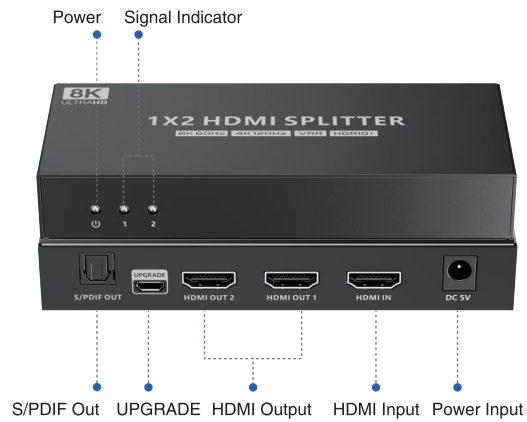

VRR

HDR10+

Dolby Vision

Dolby Audio

48Gbps

CEC

3D

Auto Down-scaling

S/PDIF Output Port

24/7

8K@60Hz HDMI SPLITTER 1X2/1X4

8K@60Hz HDMI SWITCH 4X1

Advanced EDID Management

It can support to auto down-scaling so a 8K video input can automatically be down scaled to a 4K or 1080p output when connecting a display that only supports resolution up to 4K or 1080p. Also supports to down scales 4K video input to a 1080P output.