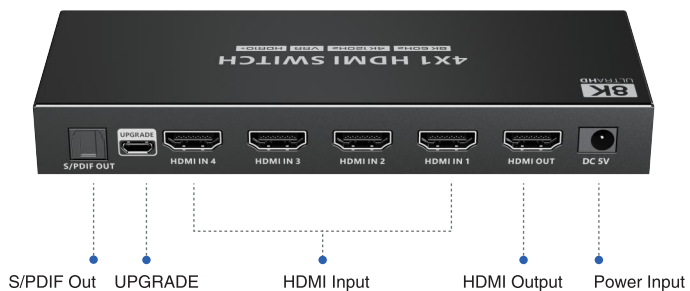

VRR

HDR10+

Dolby Vision

Dolby Audio

48Gbps

CEC

3D

Auto Down-scaling

S/PDIF Output Port

24/7

8K@60Hz HDMI SPLITTER 1X2/1X4

8K@60Hz HDMI SWITCH 4X1

Advanced EDID Management

It can support to auto down-scaling so a 8K video input can automatically be down scaled to a 4K or 1080p output when connecting a display that only supports resolution up to 4K or 1080p. Also supports to down scales 4K video input to a 1080P output.