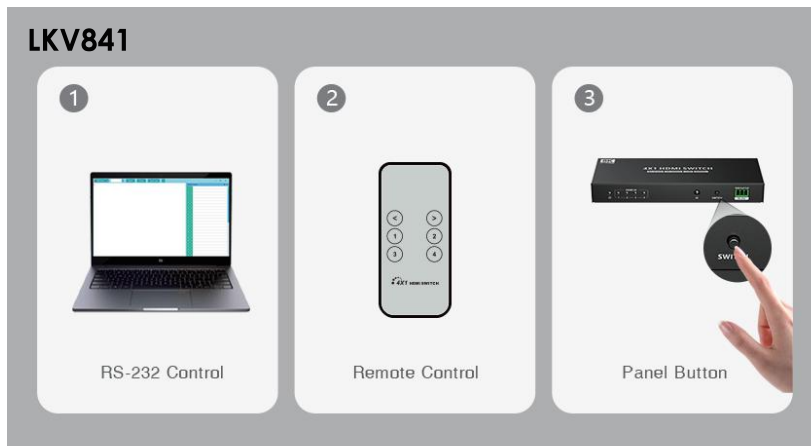

Auto & Manual Switch

Features auto switch and manual switch via IR remote, RS-232 control or Switch button, auto switch is turned on by default, it can be turned off by your preference.